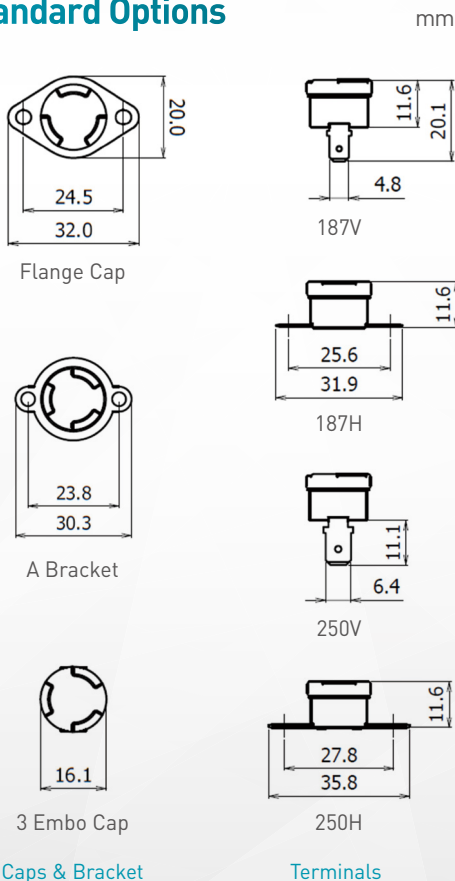

Safety Approvals

Agency	Standard	Category	Electrical Ratings	Max Temp	File No.
UL US	UL 873 C22.2 No.24-93	Limiting Thermostats	AC 125V/15A, 250V/7.5A 100,000 cycles	150°C	E162183 (HB-5)
	UL 60730-1 UL 60730-2-9 CAN/CSA-E60730-1 CAN/CSA-E60730-2-9	Protective Control (Thermal Cut-Out)	AC 125V/15A, 250V/15A 100,000 cycles	150°C	E162183 (HB-2)
TUV SUD	EN 60730-1 EN 60730-2-9	Temperature Controller	AC 125V/15A, 250V/7.5A 100,000 cycles	150°C	B 094543 0003 (HB-2, HB-5)
CQC	GB/T14536.1-2008 GB/T14536.10-2008	Thermostat	AC 125V/15A, 250V/7.5A 10,000 cycles	150°C	CQC17002173860 (HB-2)
					CQC17002173859 (HB-5)
KC	KC60730-1 K60730-2-9	Thermostat	AC 250V/7.5A 100,000 cycles	150°C	ZH02003-15001 (HB-2, HB-5)
	K60730-2-9		AC 250V/15A 6,000 cycles	180°C	ZH02003-12001 (HB-21P)

Standard Options